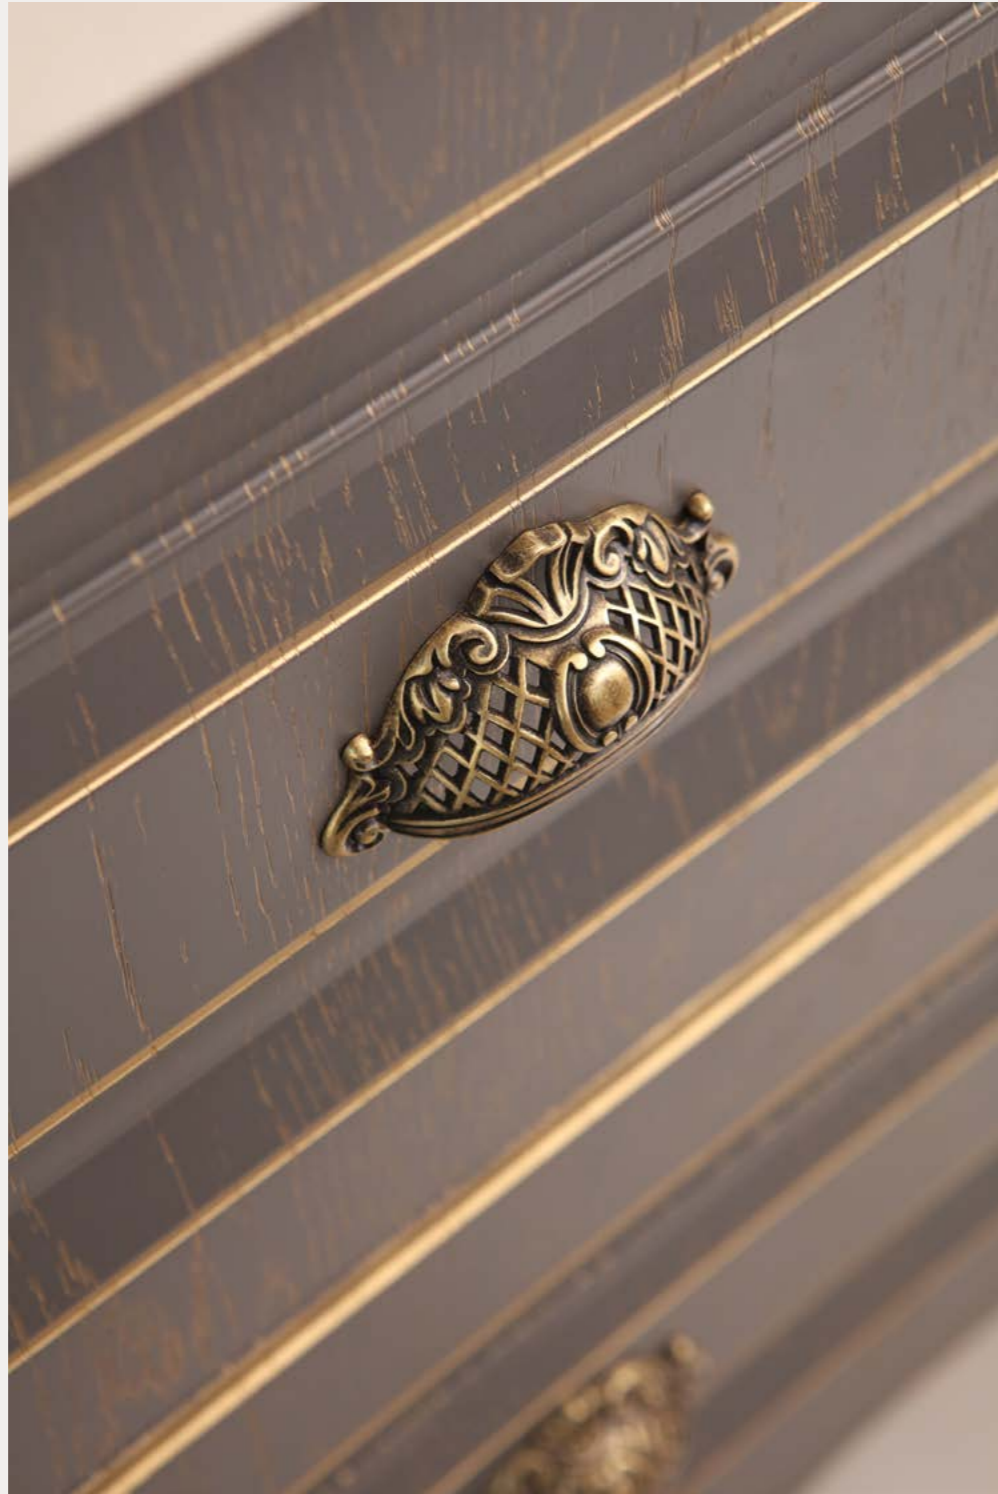

Art is not as the metaphysicians say, the manifestation of some mysterious idea of beauty or God; it is not, as the aesthetical physiologists say, a game in which man lets off his excess of stored-up energy; it is not the expression of man's emotions by external signs; it is not the production of pleasing objects; and, above all, it is not pleasure; but it is a means of union among men, joining them together in the same feelings, and indispensable for the life and progress toward well-being of individuals and of humanity.